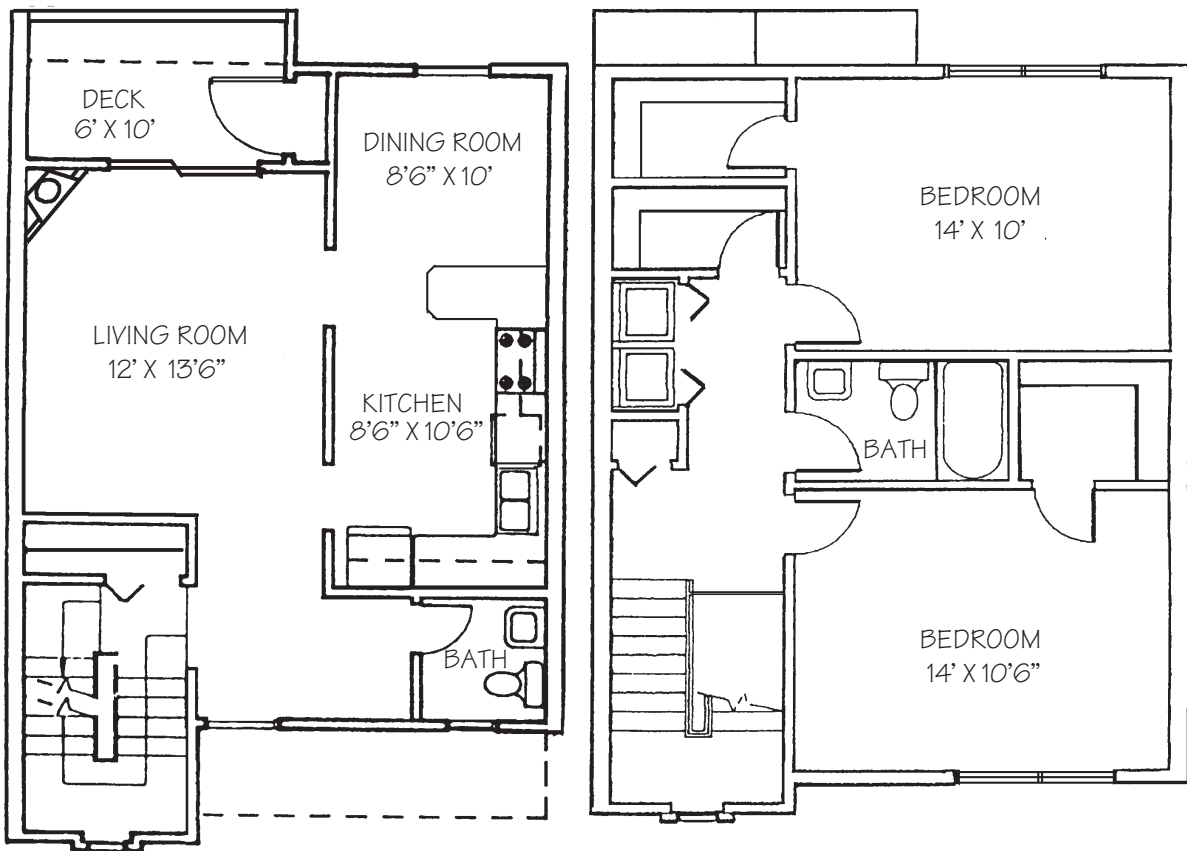

Autumn Chase

LUXURY APARTMENTS

The Canterbury

2 Bedrooms, 1 1/2 Baths, Garage
1,215 sq.ft.

Rent _____

Security _____

Other _____
