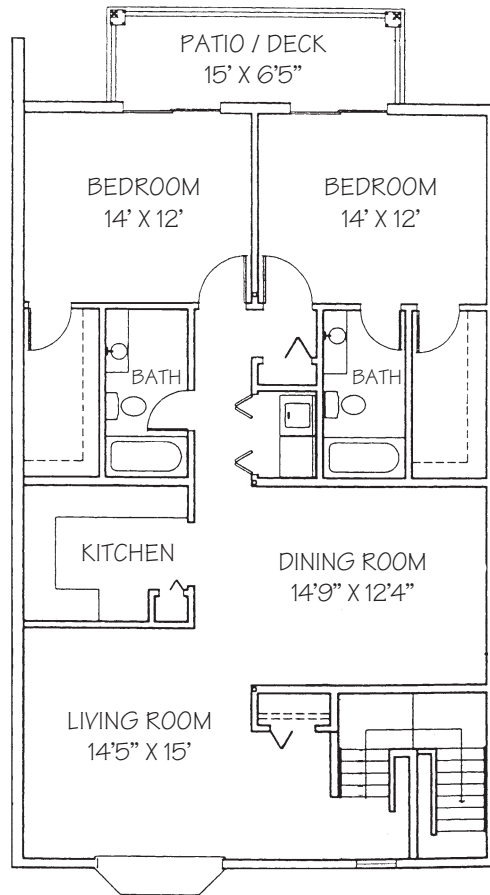

Autumn Chase

LUXURY APARTMENTS

The Chester

2 Bedrooms, 2 Baths

1,415 sq.ft.

Rent _____

Security _____

Other _____
