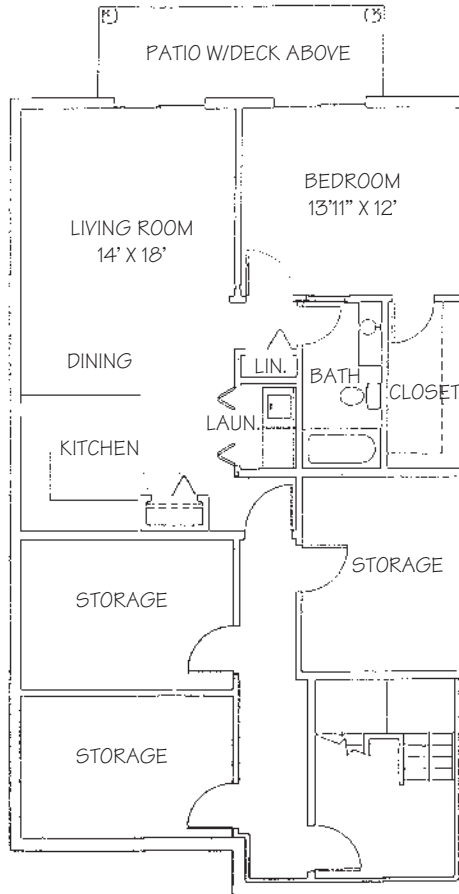

Autumn Chase

LUXURY APARTMENTS

The Farmington

1 Bedroom, 1 Bath
826 sq.ft.

Rent _____

Security _____

Other _____
