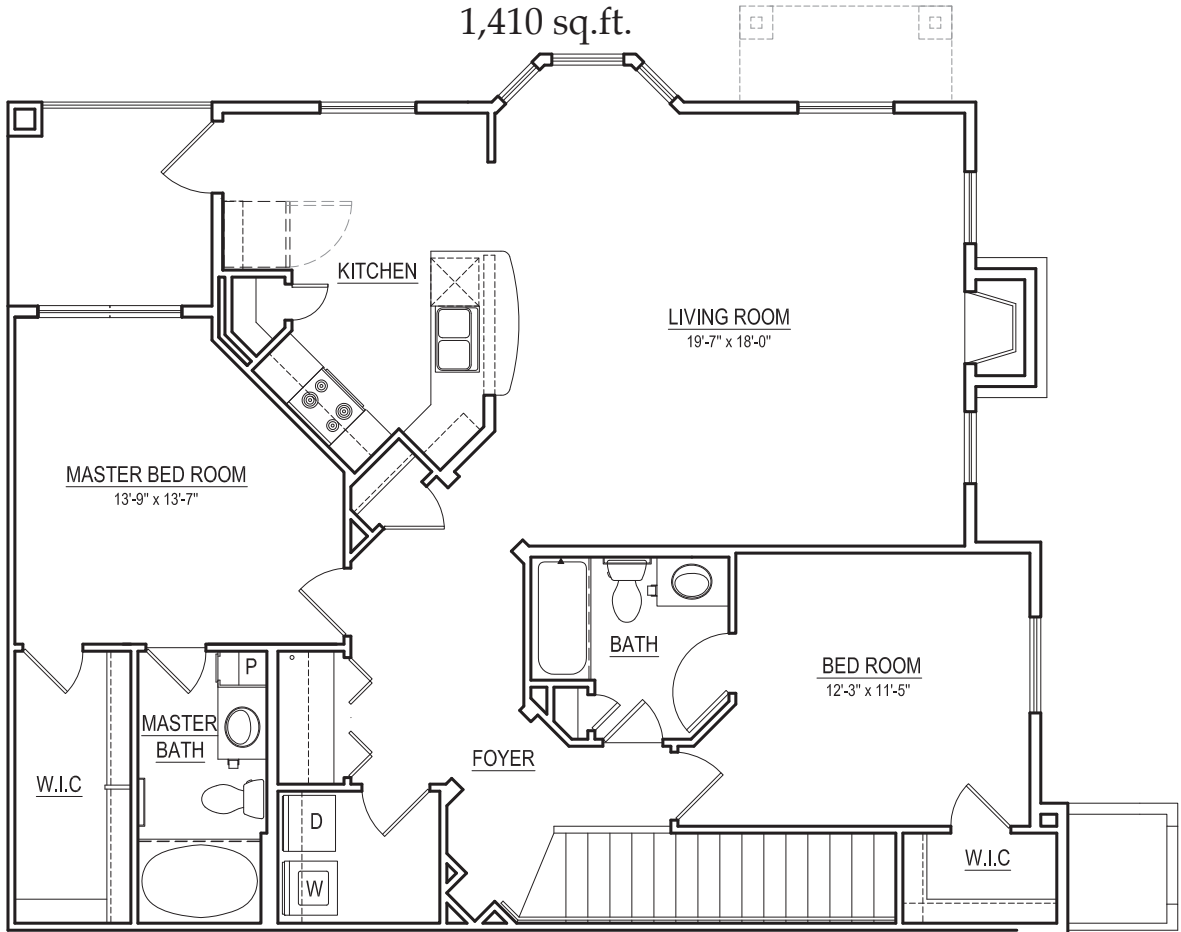

## The Greenwich

2 Bedrooms, 2 Baths, 2 Car Garage

1,410 sq.ft.

Rent \_\_\_\_\_

Security \_\_\_\_\_

Other \_\_\_\_\_

\_\_\_\_\_

\_\_\_\_\_