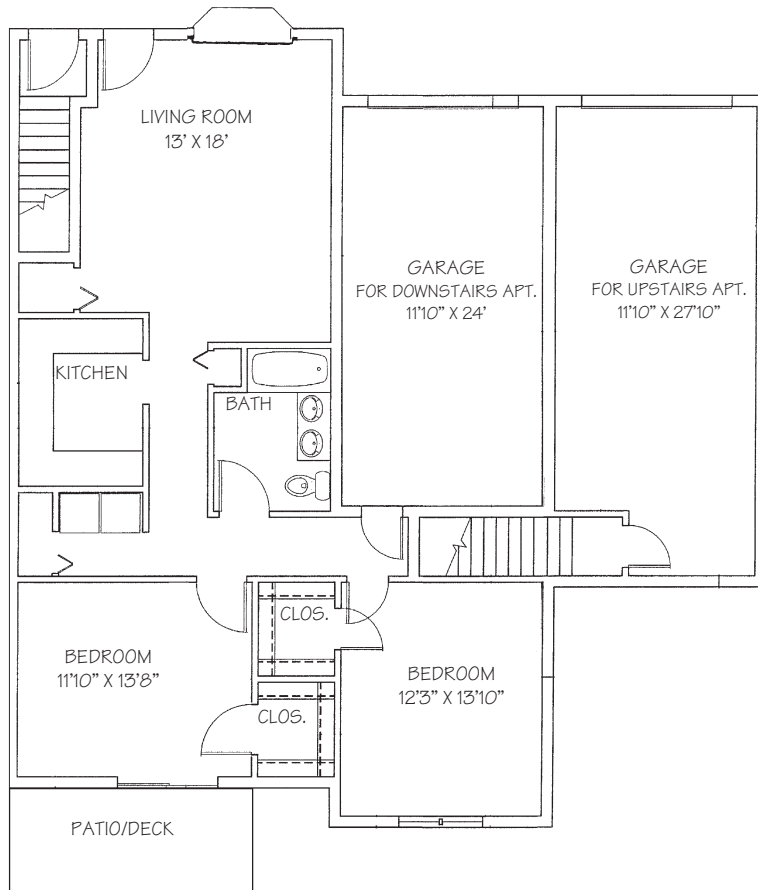

Autumn Chase

LUXURY APARTMENTS

The Haddam

2 Bedrooms, 1 Bath, Garage
1050 sq.ft.

Rent _____

Security _____

Other _____
