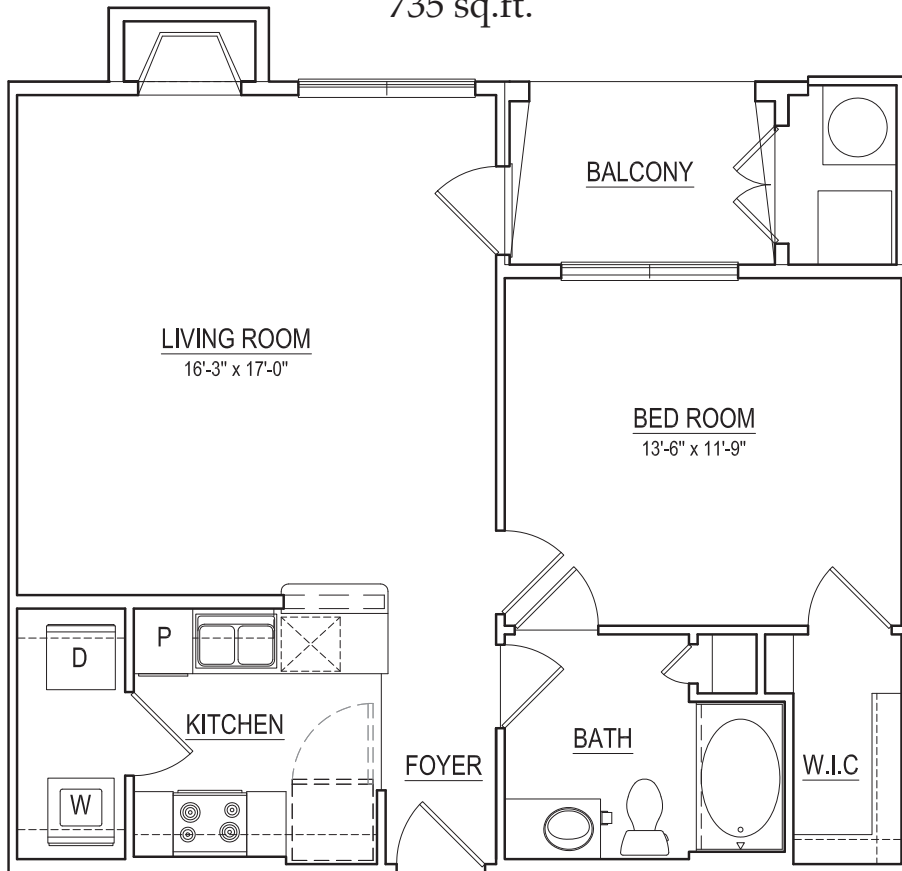

Autumn Chase

LUXURY APARTMENTS

The Madison

1 Bedroom, 1 Bath, 2 Car Tandem Garage
735 sq.ft.

Rent _____

Security _____

Other _____
