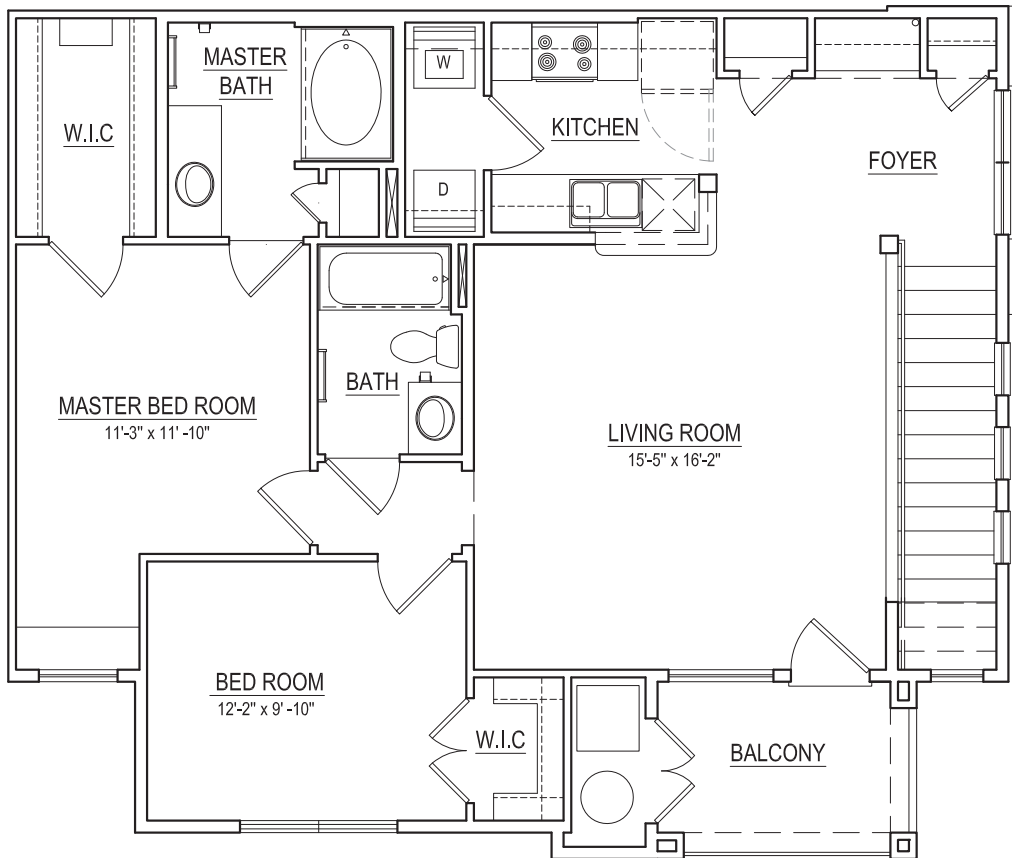

Autumn Chase

LUXURY APARTMENTS

The Mystic

2 Bedrooms, 2 Baths, 1 Car Garage
1,097 sq.ft.

Rent _____

Security _____

Other _____