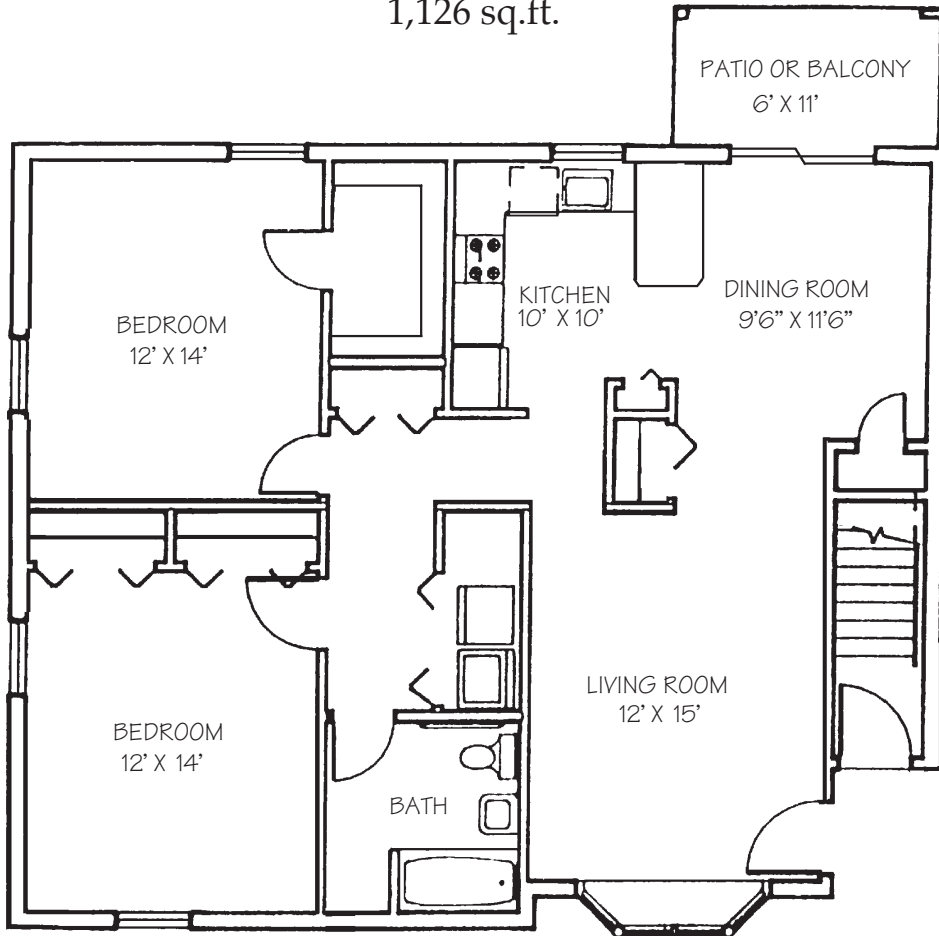

Autumn Chase

LUXURY APARTMENTS

The Oxford

2 Bedrooms, 1 Bath

1,126 sq.ft.

Rent _____

Security _____

Other _____
