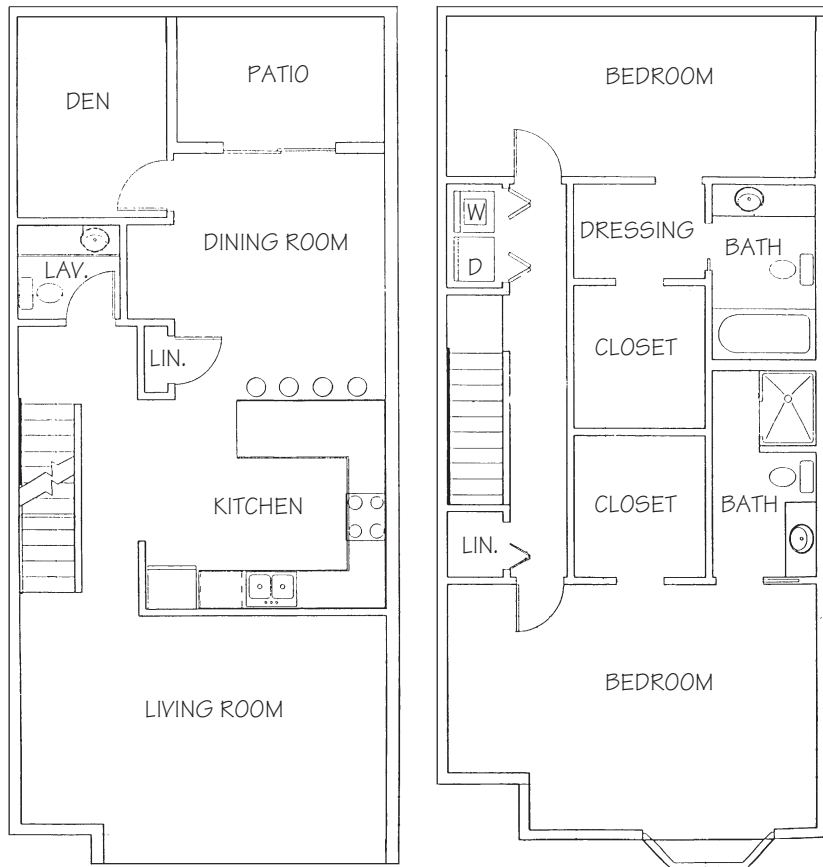

Autumn Chase

LUXURY APARTMENTS

The Stonington

2 Bedrooms, 2 1/2 Baths, 2 Car Garage
1,920 sq.ft.

Rent _____

Security _____

Other _____
