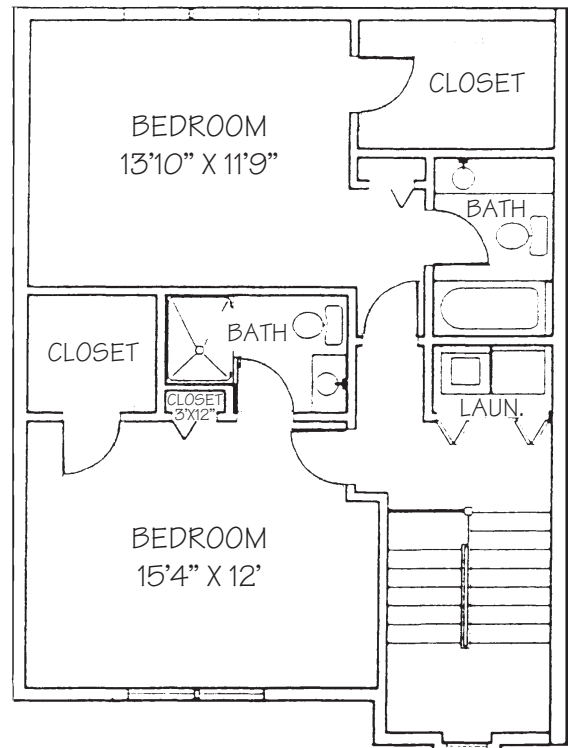

Autumn Chase

LUXURY APARTMENTS

The Thomaston

2 Bedrooms, 2 1/2 Baths, Garage
1,350 sq.ft.

Rent _____

Security _____

Other _____
