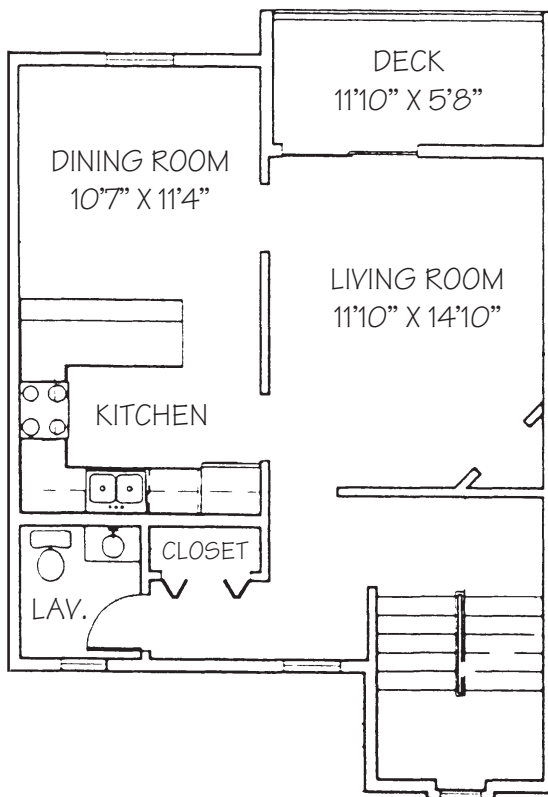

Autumn Chase

LUXURY APARTMENTS

The Thomaston

2 Bedrooms, 2 1/2 Baths, Garage
1,350 sq.ft.

Rent _____

Security _____

Other _____
