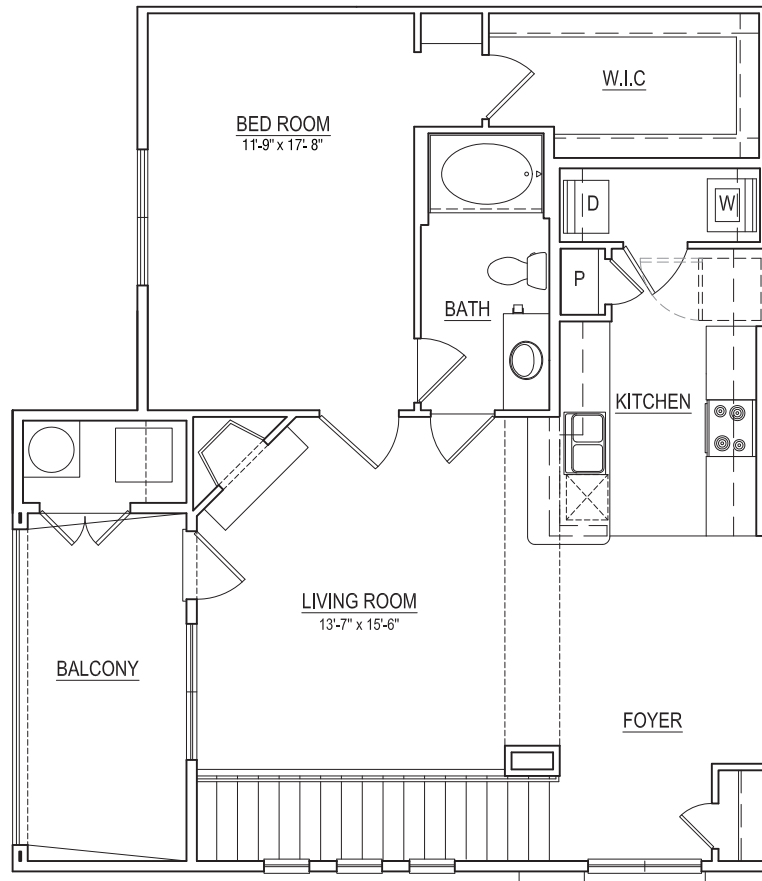

## The Waterford

1 Bedroom, 1 Bath, 1 Car Garage  
1,053 sq.ft.

Rent \_\_\_\_\_

Security \_\_\_\_\_

Other \_\_\_\_\_

\_\_\_\_\_

\_\_\_\_\_

\_\_\_\_\_