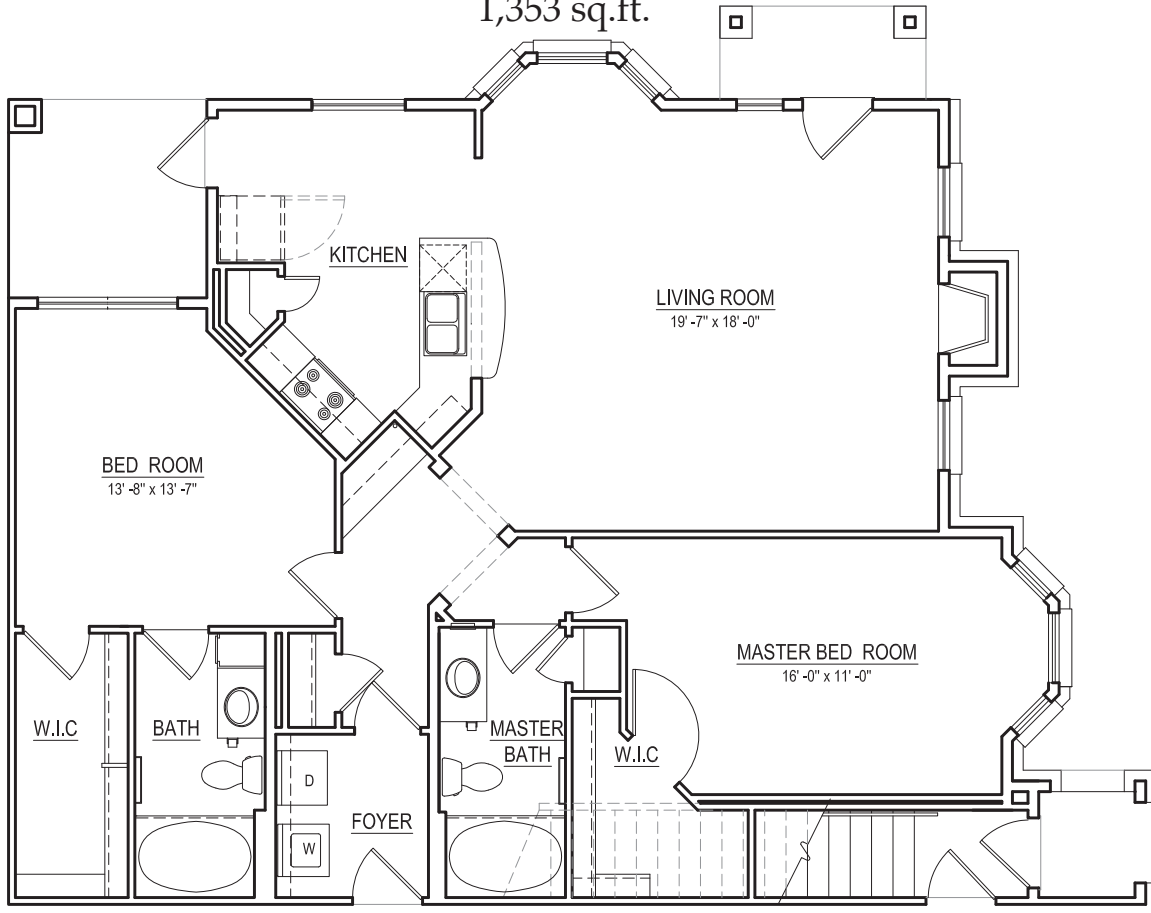

Autumn Chase

LUXURY APARTMENTS

The Westport

2 Bedrooms, 2 Baths, 2 Car Tandem Garage

1,353 sq.ft.

Rent _____

Security _____

Other _____
